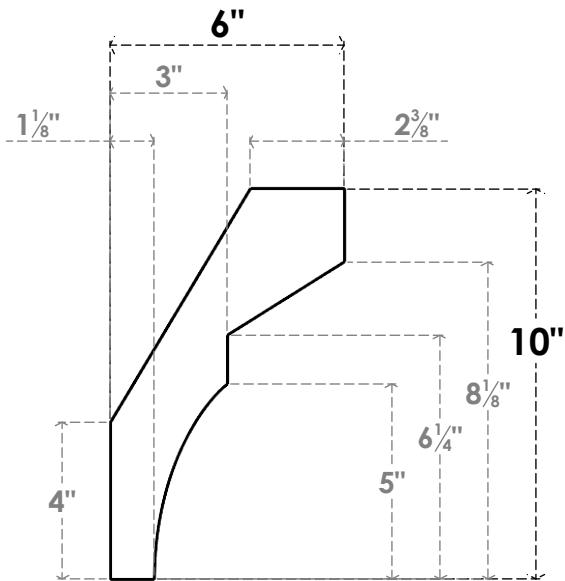

ITEM NUMBER: BRCPO030X06000X10000MON

3"W X 6"D X 10"H MONTEREY ARCHITECTURAL GRADE PVC OPEN BRACE

SIDE PROFILE

FRONT PROFILE

ISOMETRIC

EKENA MILLWORK
2300 WEST MAIN ST.
CLARKSVILLE, TX 75426
TOLL FREE: 866-607-0453
WWW.EKENAMILLWORK.COM