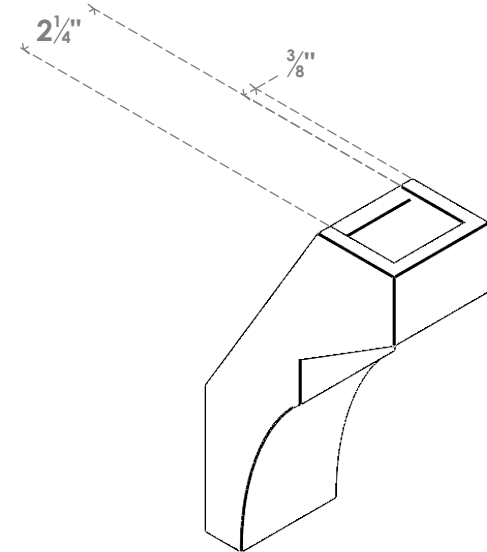

ITEM NUMBER: BRCPO030X06000X10000MON

3"W X 6"D X 10"H MONTEREY ARCHITECTURAL GRADE PVC OPEN BRACE

SIDE PROFILE

FRONT PROFILE

ISOMETRIC

EKENA MILLWORK
2300 WEST MAIN ST.
CLARKSVILLE, TX 75426
TOLL FREE: 866-607-0453
WWW.EKENAMILLWORK.COM