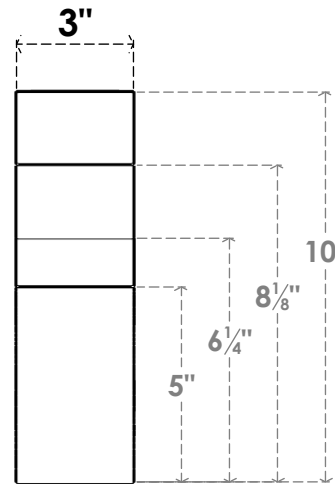

ITEM NUMBER: BRCPO030X06000X10000MON

3"W X 6"D X 10"H MONTEREY ARCHITECTURAL GRADE PVC OPEN BRACE

SIDE PROFILE

FRONT PROFILE

ISOMETRIC

EKENA MILLWORK
2300 WEST MAIN ST.
CLARKSVILLE, TX 75426
TOLL FREE: 866-607-0453
WWW.EKENAMILLWORK.COM